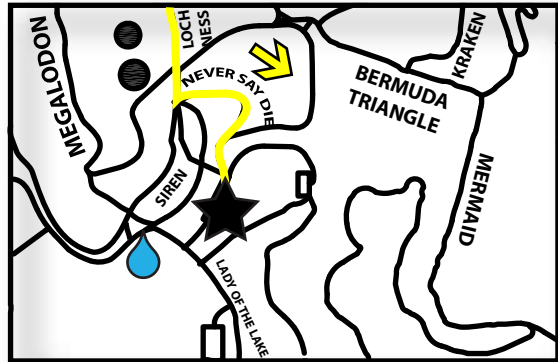

# LAGOON VALLEY 5K ROUTE

## FINISH DETAIL

★ = START/FINISH  
 💧 = AID STATION  
 Follow **YELLOW** Ribbons

Total Elevation Gain/Loss: Approx. 320'

Distance 3.1 Miles