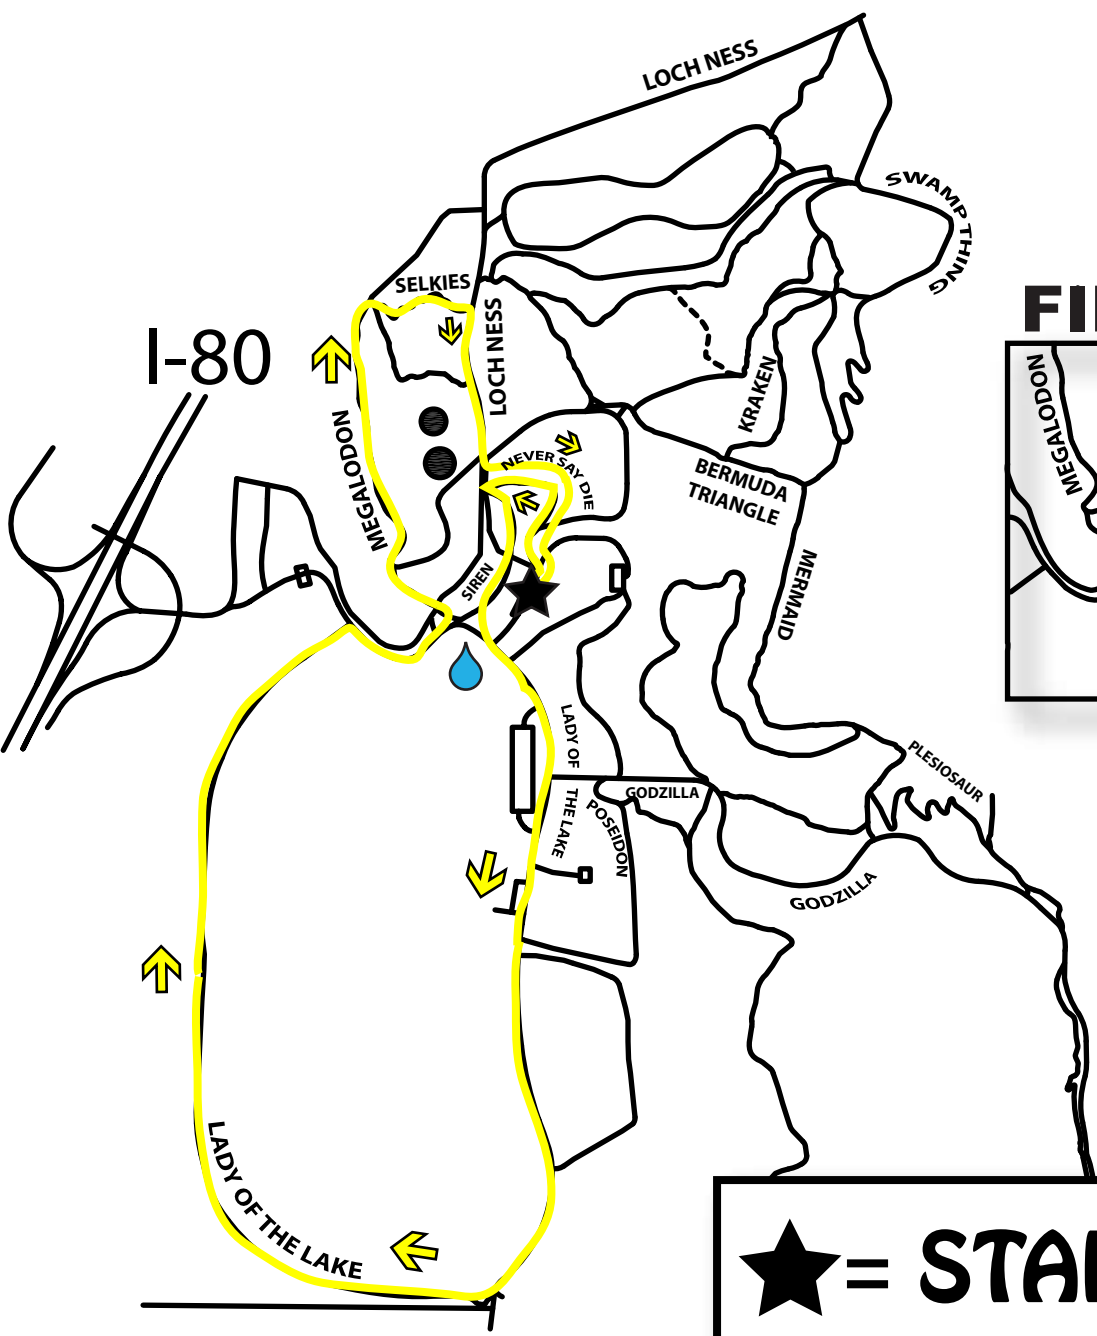

# LAGOON VALLEY 5K ROUTE

## FINISH DETAIL

★ = START/FINISH  
 💧 = AID STATION  
 Follow **YELLOW** Ribbons

Total Elevation Gain/Loss: Approx. 320'

Distance 3.1 Miles