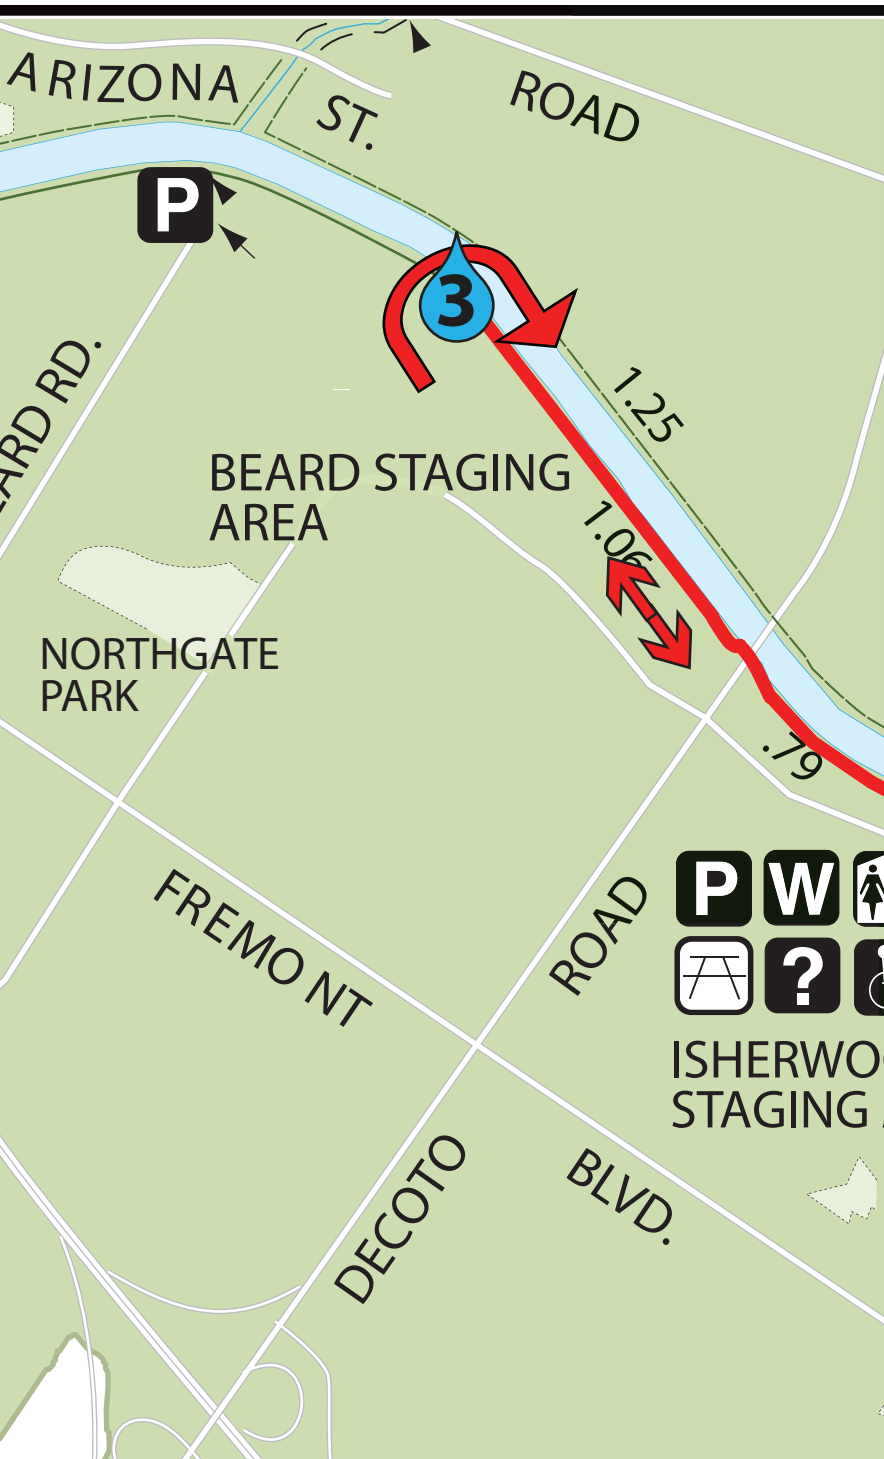

NEW YEAR'S EVE HALF MARATHON

QUARRY LAKES REGIONAL PARK

FOLLOW RED RIBBONS

 **AID STATION**

 **START/FINISH**

Brazen Racing

13.1 Miles ELEVATION GAIN/LOSS: +244/244 ft