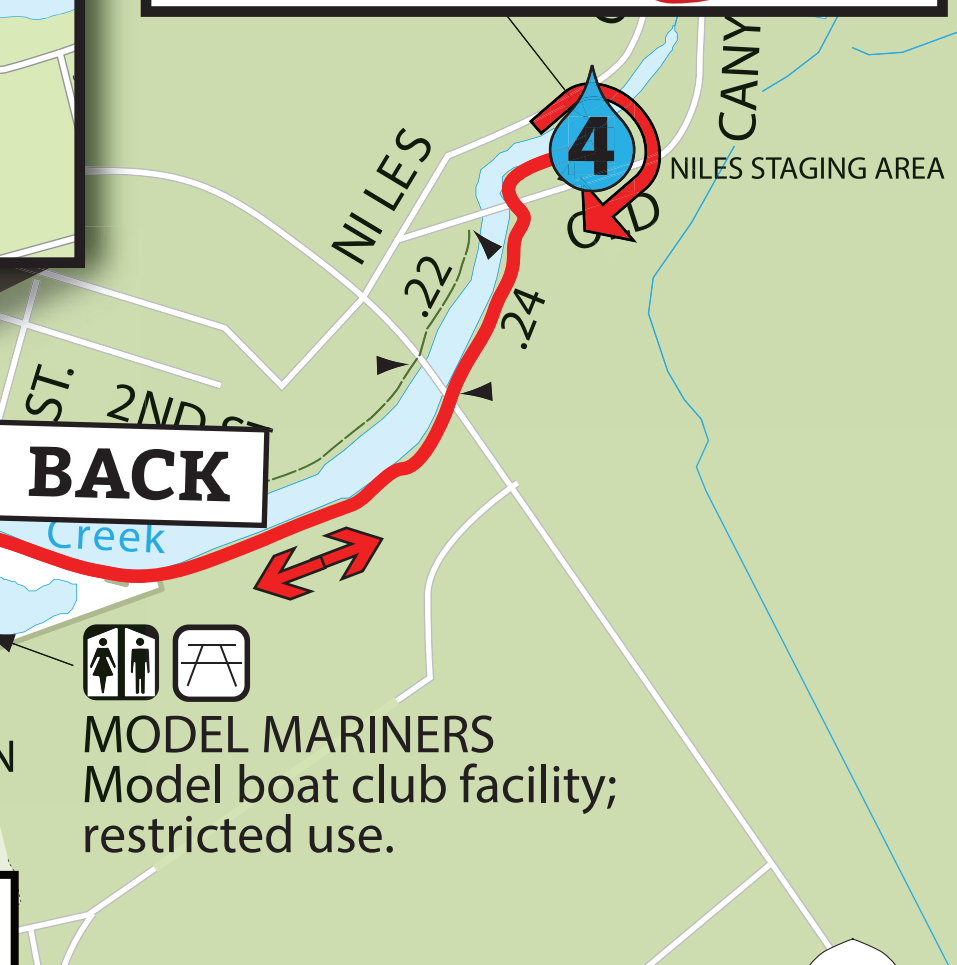

NEW YEAR'S EVE HALF MARATHON

QUARRY LAKES REGIONAL PARK

FOLLOW RED RIBBONS

 **AID STATION**

 **START/FINISH**

Brazen Racing

13.1 Miles ELEVATION GAIN/LOSS: +244/244 ft