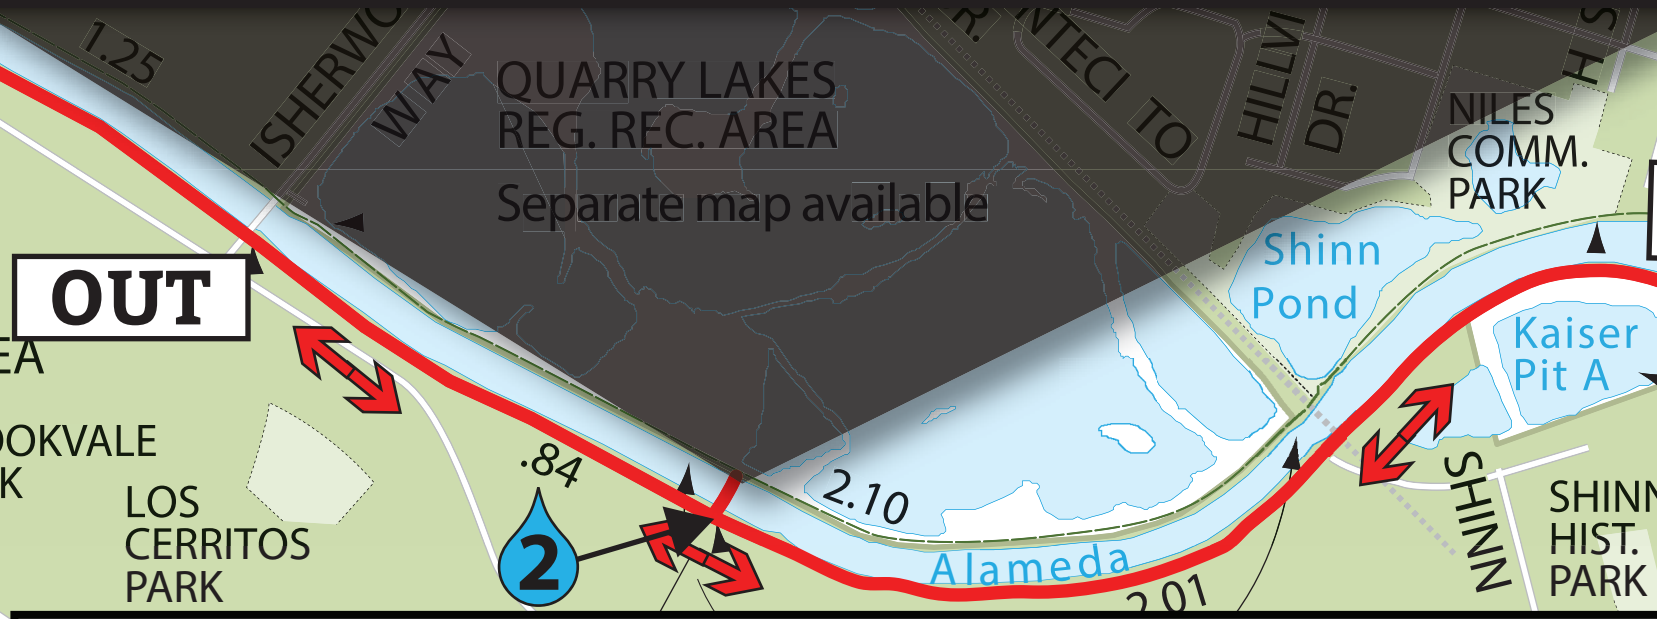

NEW YEAR'S EVE HALF MARATHON

QUARRY LAKES REGIONAL PARK

FOLLOW RED RIBBONS

 **AID STATION**

 **START/FINISH**

Brazen Racing

13.1 Miles ELEVATION GAIN/LOSS: +244/244 ft