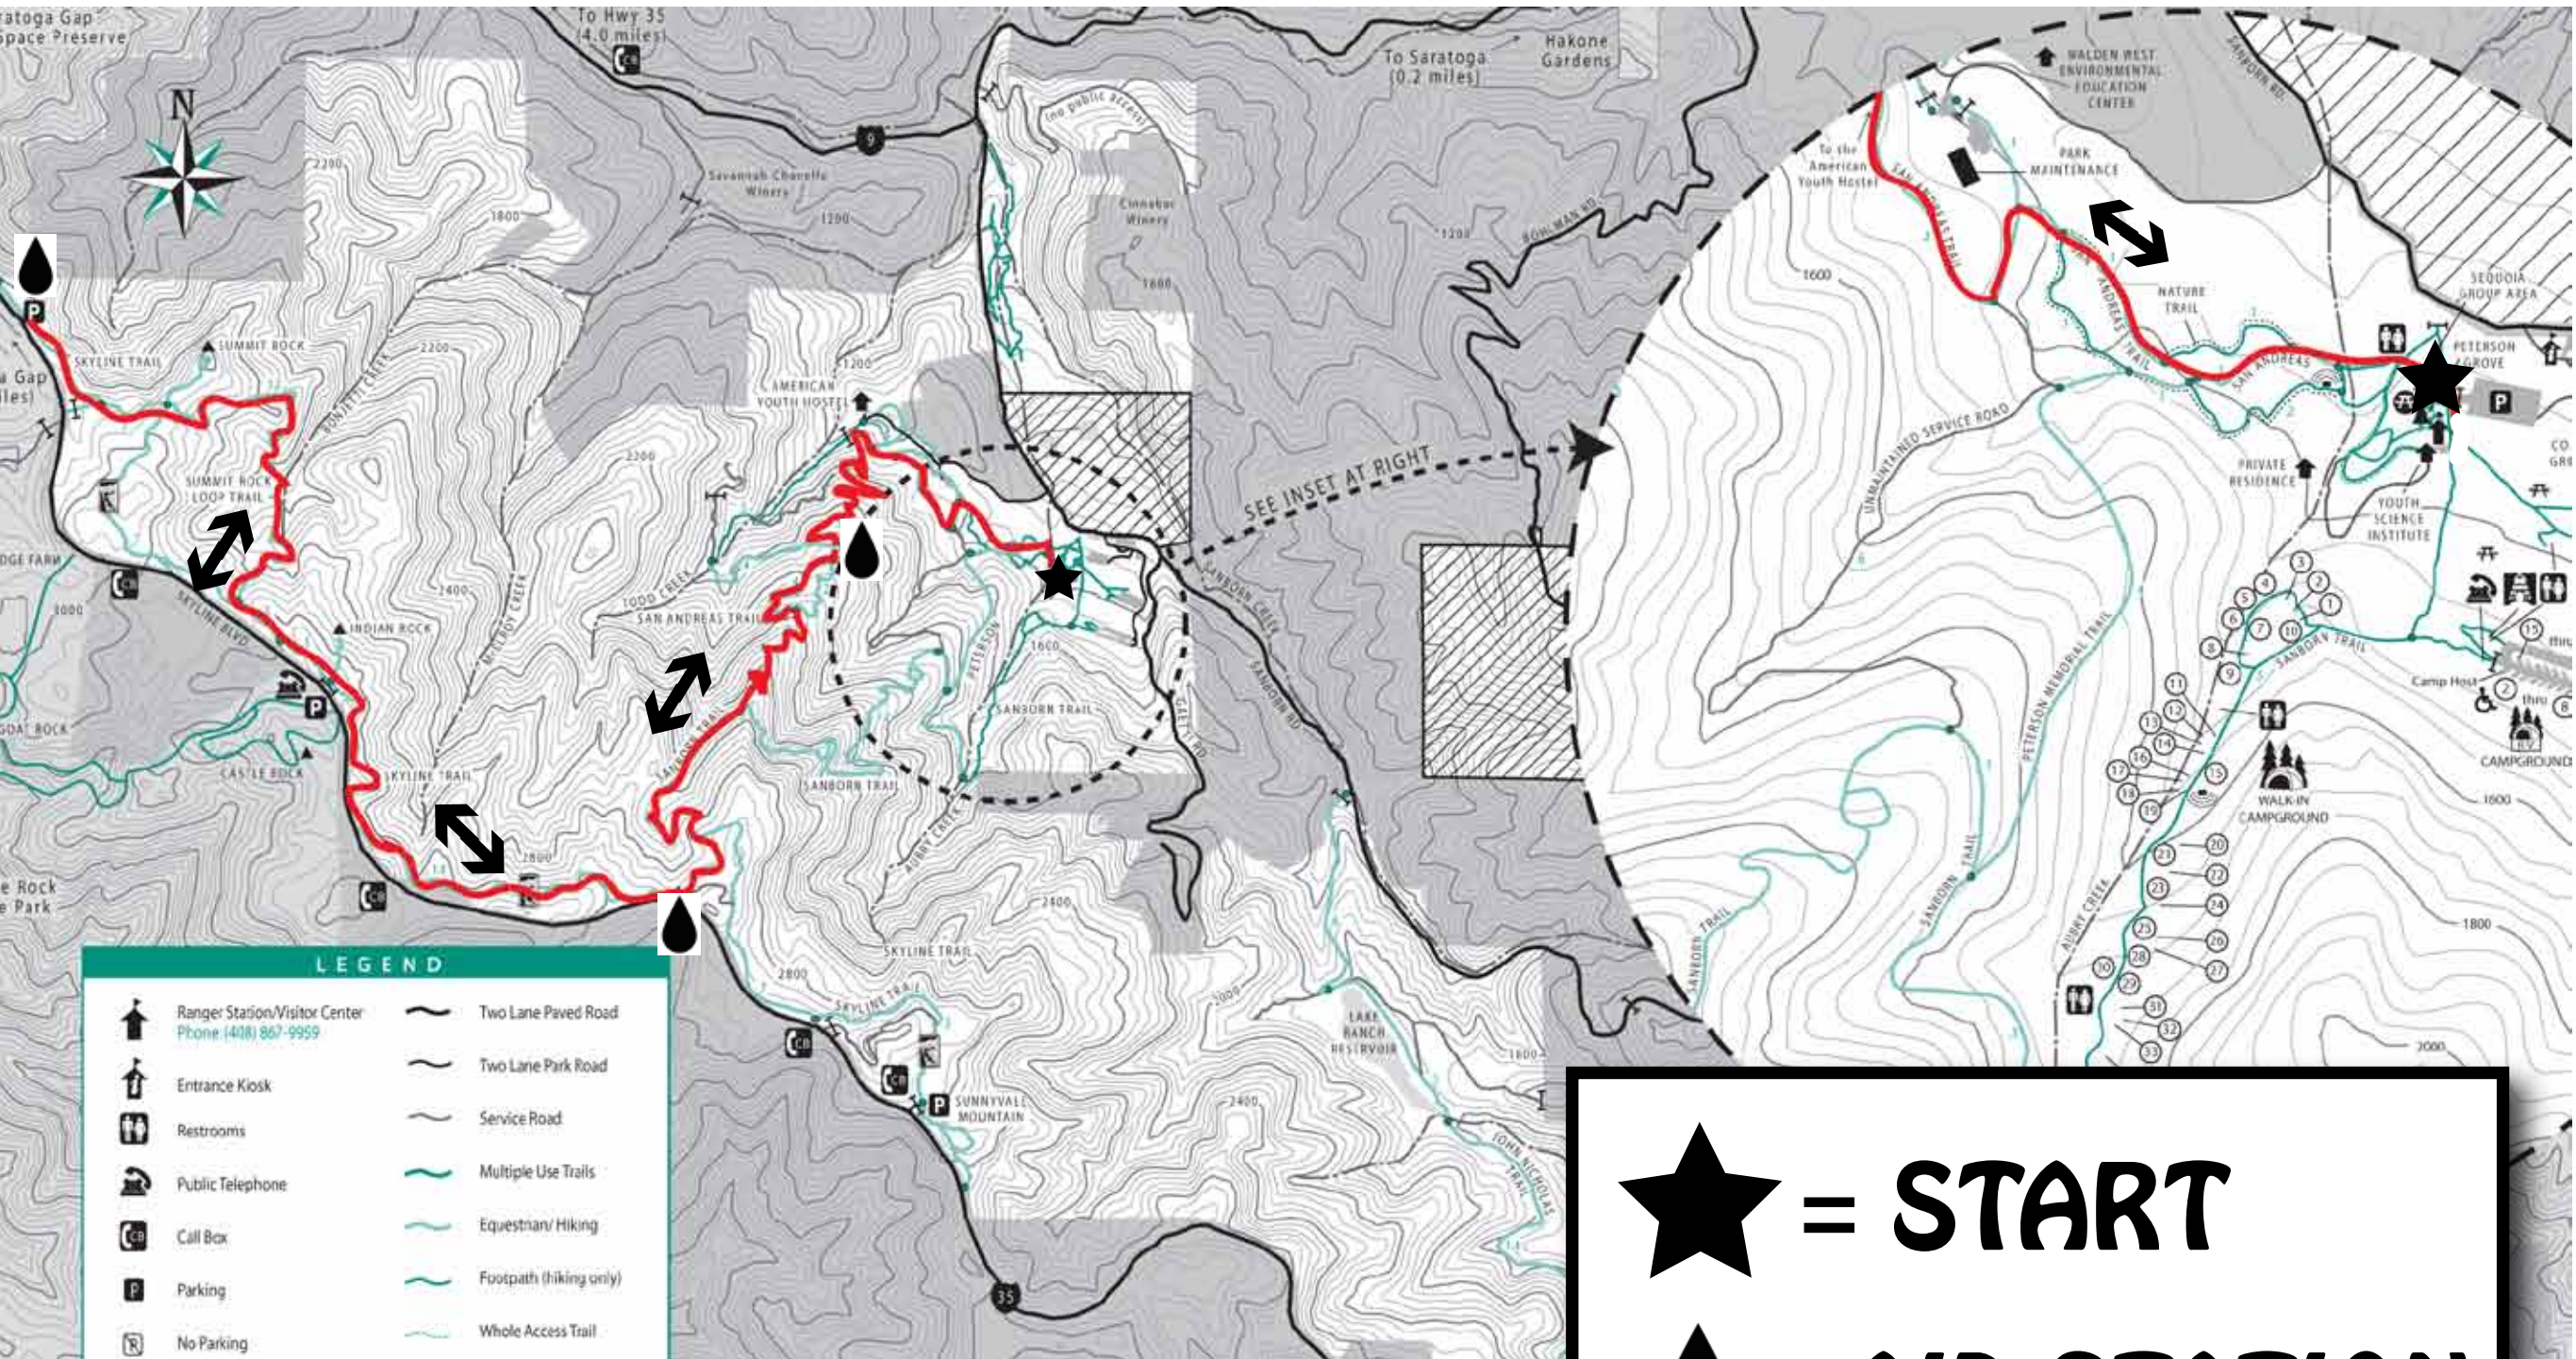

SUMMIT ROCK HALF MARATHON

★ = START

💧 = AID STATION